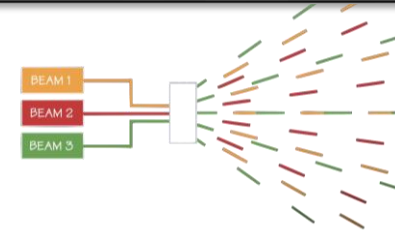

Laser Storm

Drone-mounted

Portable

Technology

Multi-beam Laser Storm device for hazardless visual disruption, projects hundreds of moving laser beams to interfere with line-of-sight vision.

- **Safer Non-lethal:** Lower power beams
- **Wide area coverage:** Beam shower & movement cover area
- **Eye-Safe:** Each beam is below ANSI Z136.1 Maximum Permissible Exposure (MPE) → no accidental eye damage
- **No need for precise targeting**
- **No Countermeasure:** Multiple colors → no protective eyewear
- Low Size, Weight and Power (**low SWaP**) → portable/mobile platforms
- **Customizable:** Variable range, laser intensity & coverage

Currently TRL 4.

Requirement / Benefits

Non-lethal area denial / Non-Lethal Weapon in mixed environments

- USCENTCOM (vehicle Stop, Anti-personnel, with reversibility as a key attribute)
- USEUCOM: Improved non-kinetic options for contested environments